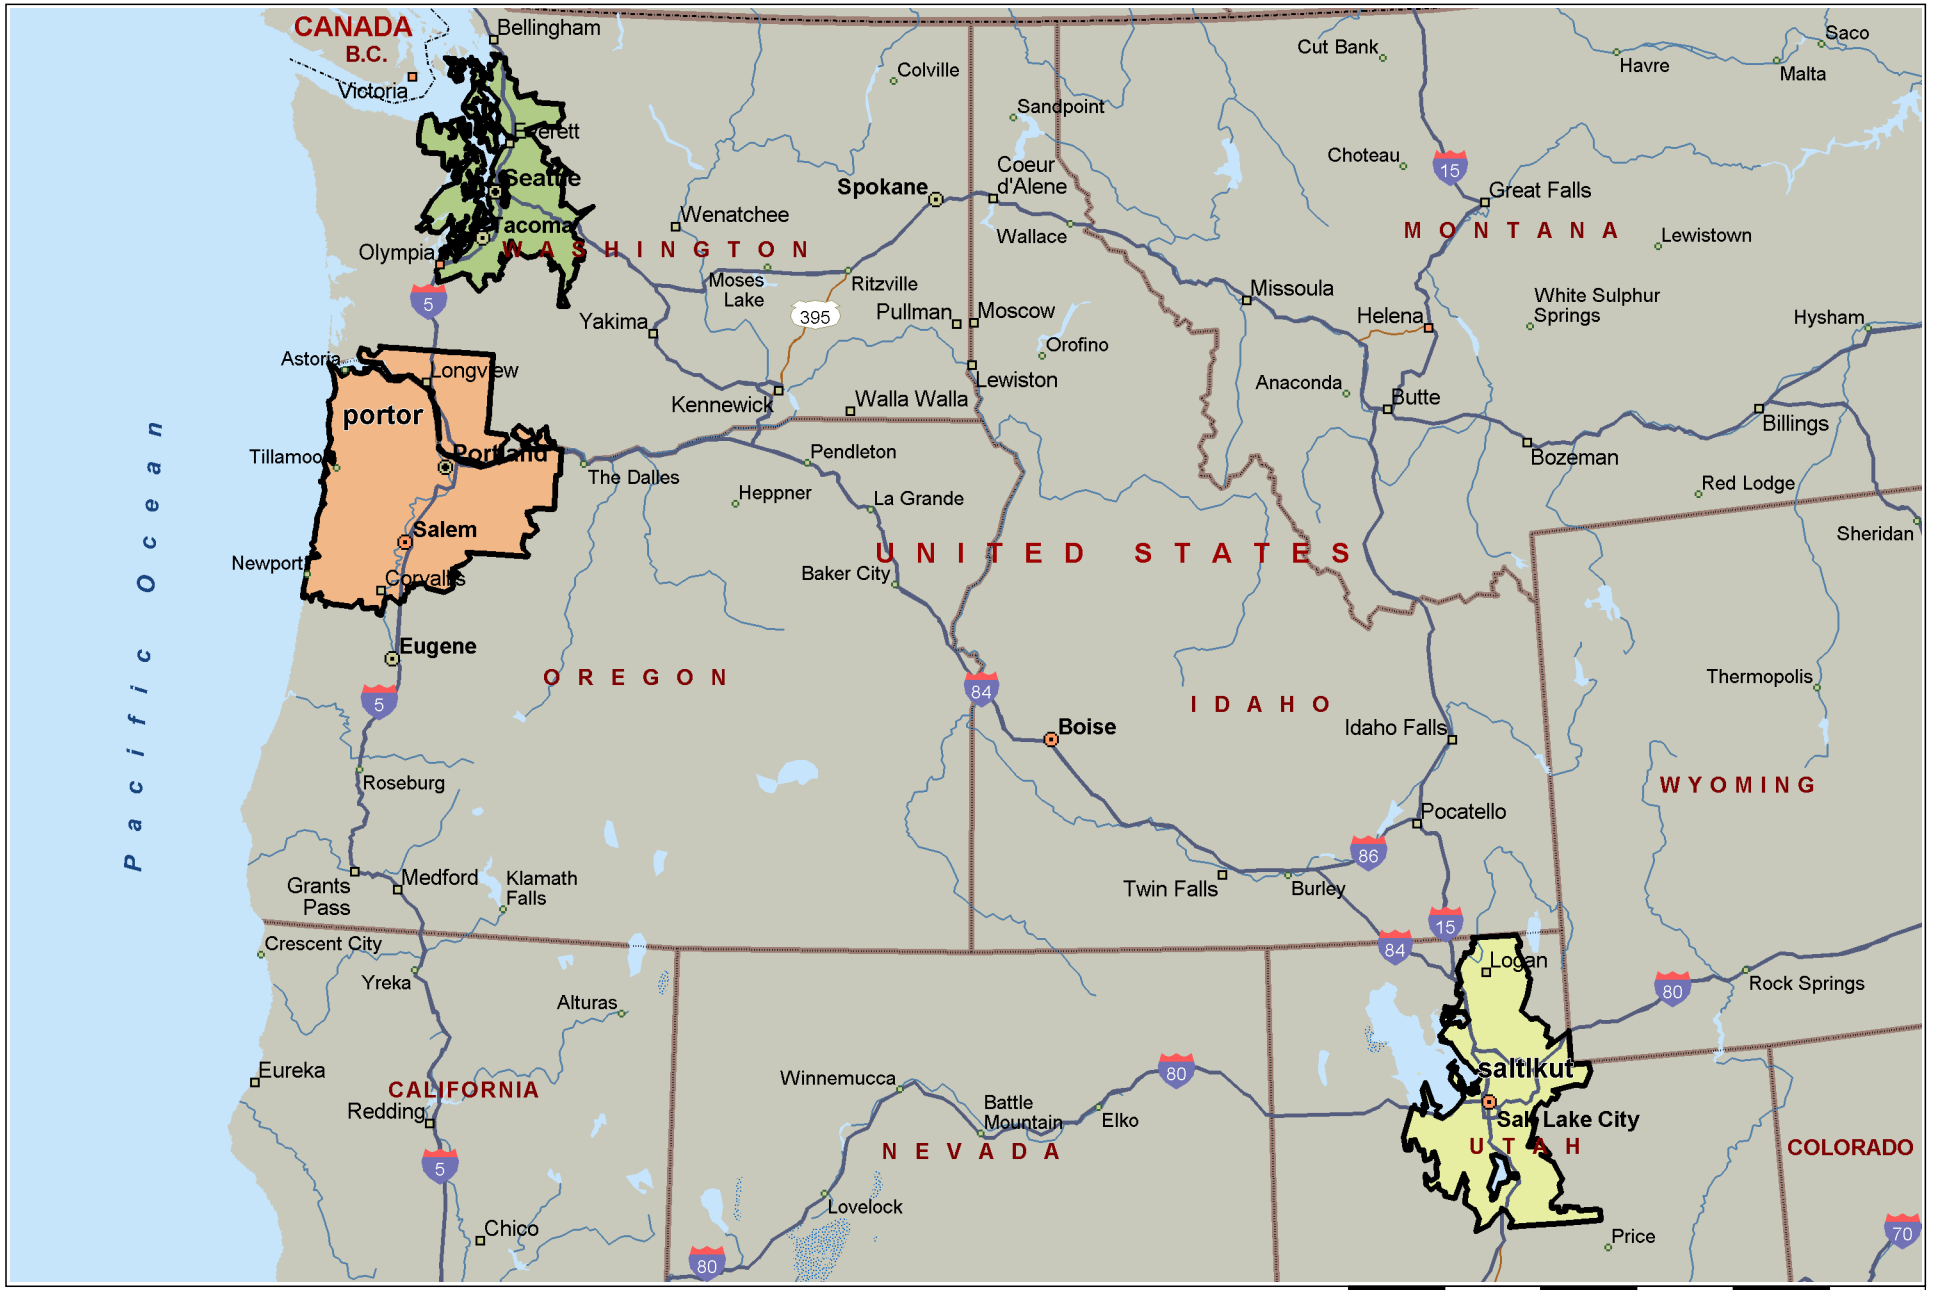

# North Western US

Copyright © and (P) 1988–2010 Microsoft Corporation and/or its suppliers. All rights reserved. <http://www.microsoft.com/mappoint/>  
Certain mapping and direction data © 2010 NAVTEQ. All rights reserved. The Data for areas of Canada includes information taken with permission from Canadian authorities, including: © Her Majesty the Queen in Right of Canada, © Queen's Printer for Ontario. NAVTEQ and NAVTEQ ON BOARD are trademarks of NAVTEQ. © 2010 Tele Atlas North America, Inc. All rights reserved. Tele Atlas and Tele Atlas North America are trademarks of Tele Atlas, Inc. © 2010 by Applied Geographic Systems. All rights reserved.